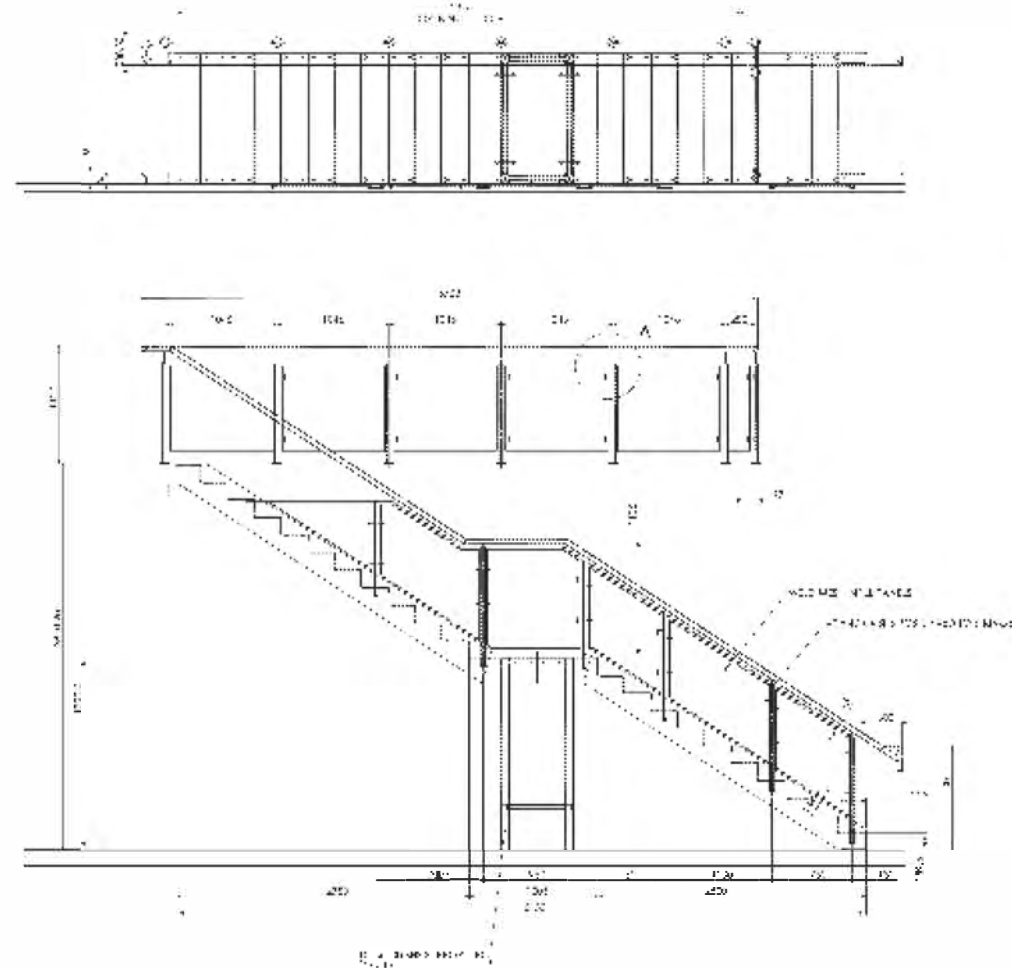

Stair Pro Ltd prides itself on both the quality of its products and the service it provides. We understand that both are critical to the continued trust of our customers and ensure that repeat business is always ongoing. We are passionate about setting new standards in terms of design, value for money, performance and reliability.

We are CE registered, working to BS EN 1090 you can rest assured all our products are manufactured to the latest industry standards.

Market & Product Sectors and Key Services Provided

Stair Pro Ltd works with a wide range of clients within the commercial, retail, residential and leisure sectors. Including interior designers, architects, main contractors, bespoke joinery companies and private customers to providing high quality products in the following categories.

Design and Specification - Page 3 • Manufacturing and Installation - Page 4 • Staircases - Page 5
Balustrades - Page 10 • Handrails - Page 12 • Balconies - Page 16 • Structural Steelwork - Page 18

With our dedicated design team we can design and specify your project to your requirements. Offering design and cost saving advice, as well as specify particular products and providing full documentation to support our design when required. We are able to produce products using Steel, Stainless, Aluminium, Brass, Glass, Wood and Stone. With a variety of finishes including, Polished Brass and Stainless, Chrome and Nickel plating, Patinated, Painted and Powder coated.